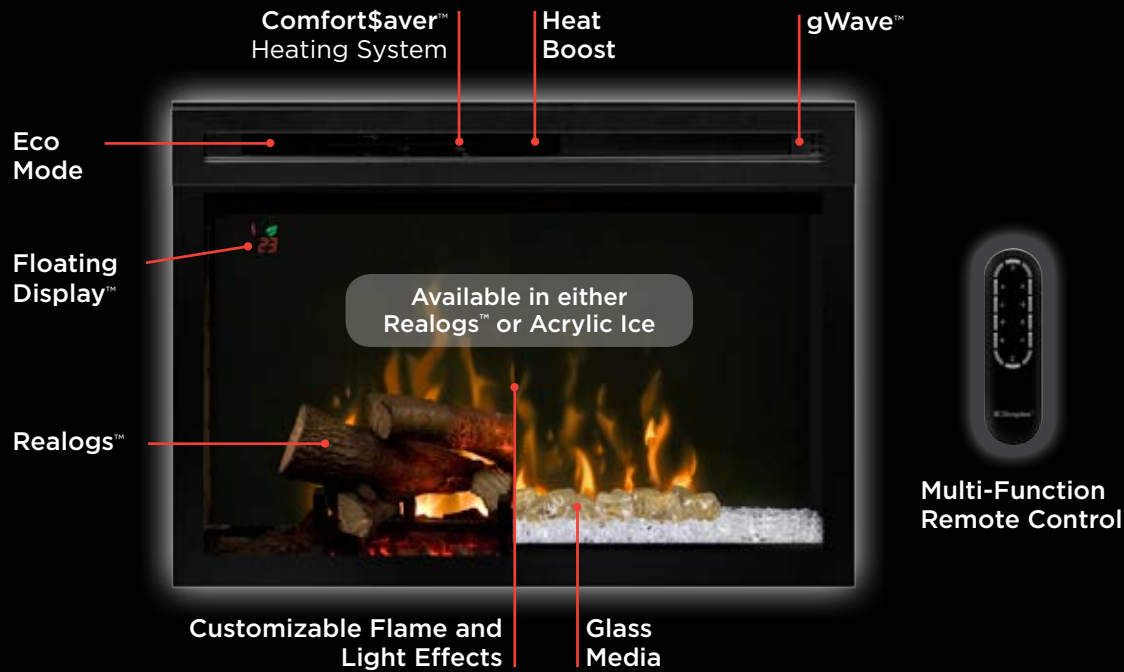

MultiFire XD™

The all **NEW** Multi Fire XD™ by Dimplex is the ultimate electric fireplace setting a new standard for realistic gas and wood flames, lifelike logs and heating performance.

Customizable Flame Effect

Choose **wood** or **gas** flames, plus **color** effects

Comfort$aver™ Heating System

Safe ceramic heat, plus 11% energy savings, **warms up to 1,000 sq. ft.**

gWave™

Brings the fireplace to life with a wave of a hand

Floating Display™

LED display shows temperature setting, themes and functions

Realogs™

The look of a stacked hardwood fire paired with LED inner-glow technology

Eco Mode

Reduces energy use by 33%; limits heat to 750W

Heat Boost

Delivers timed maximum heat output